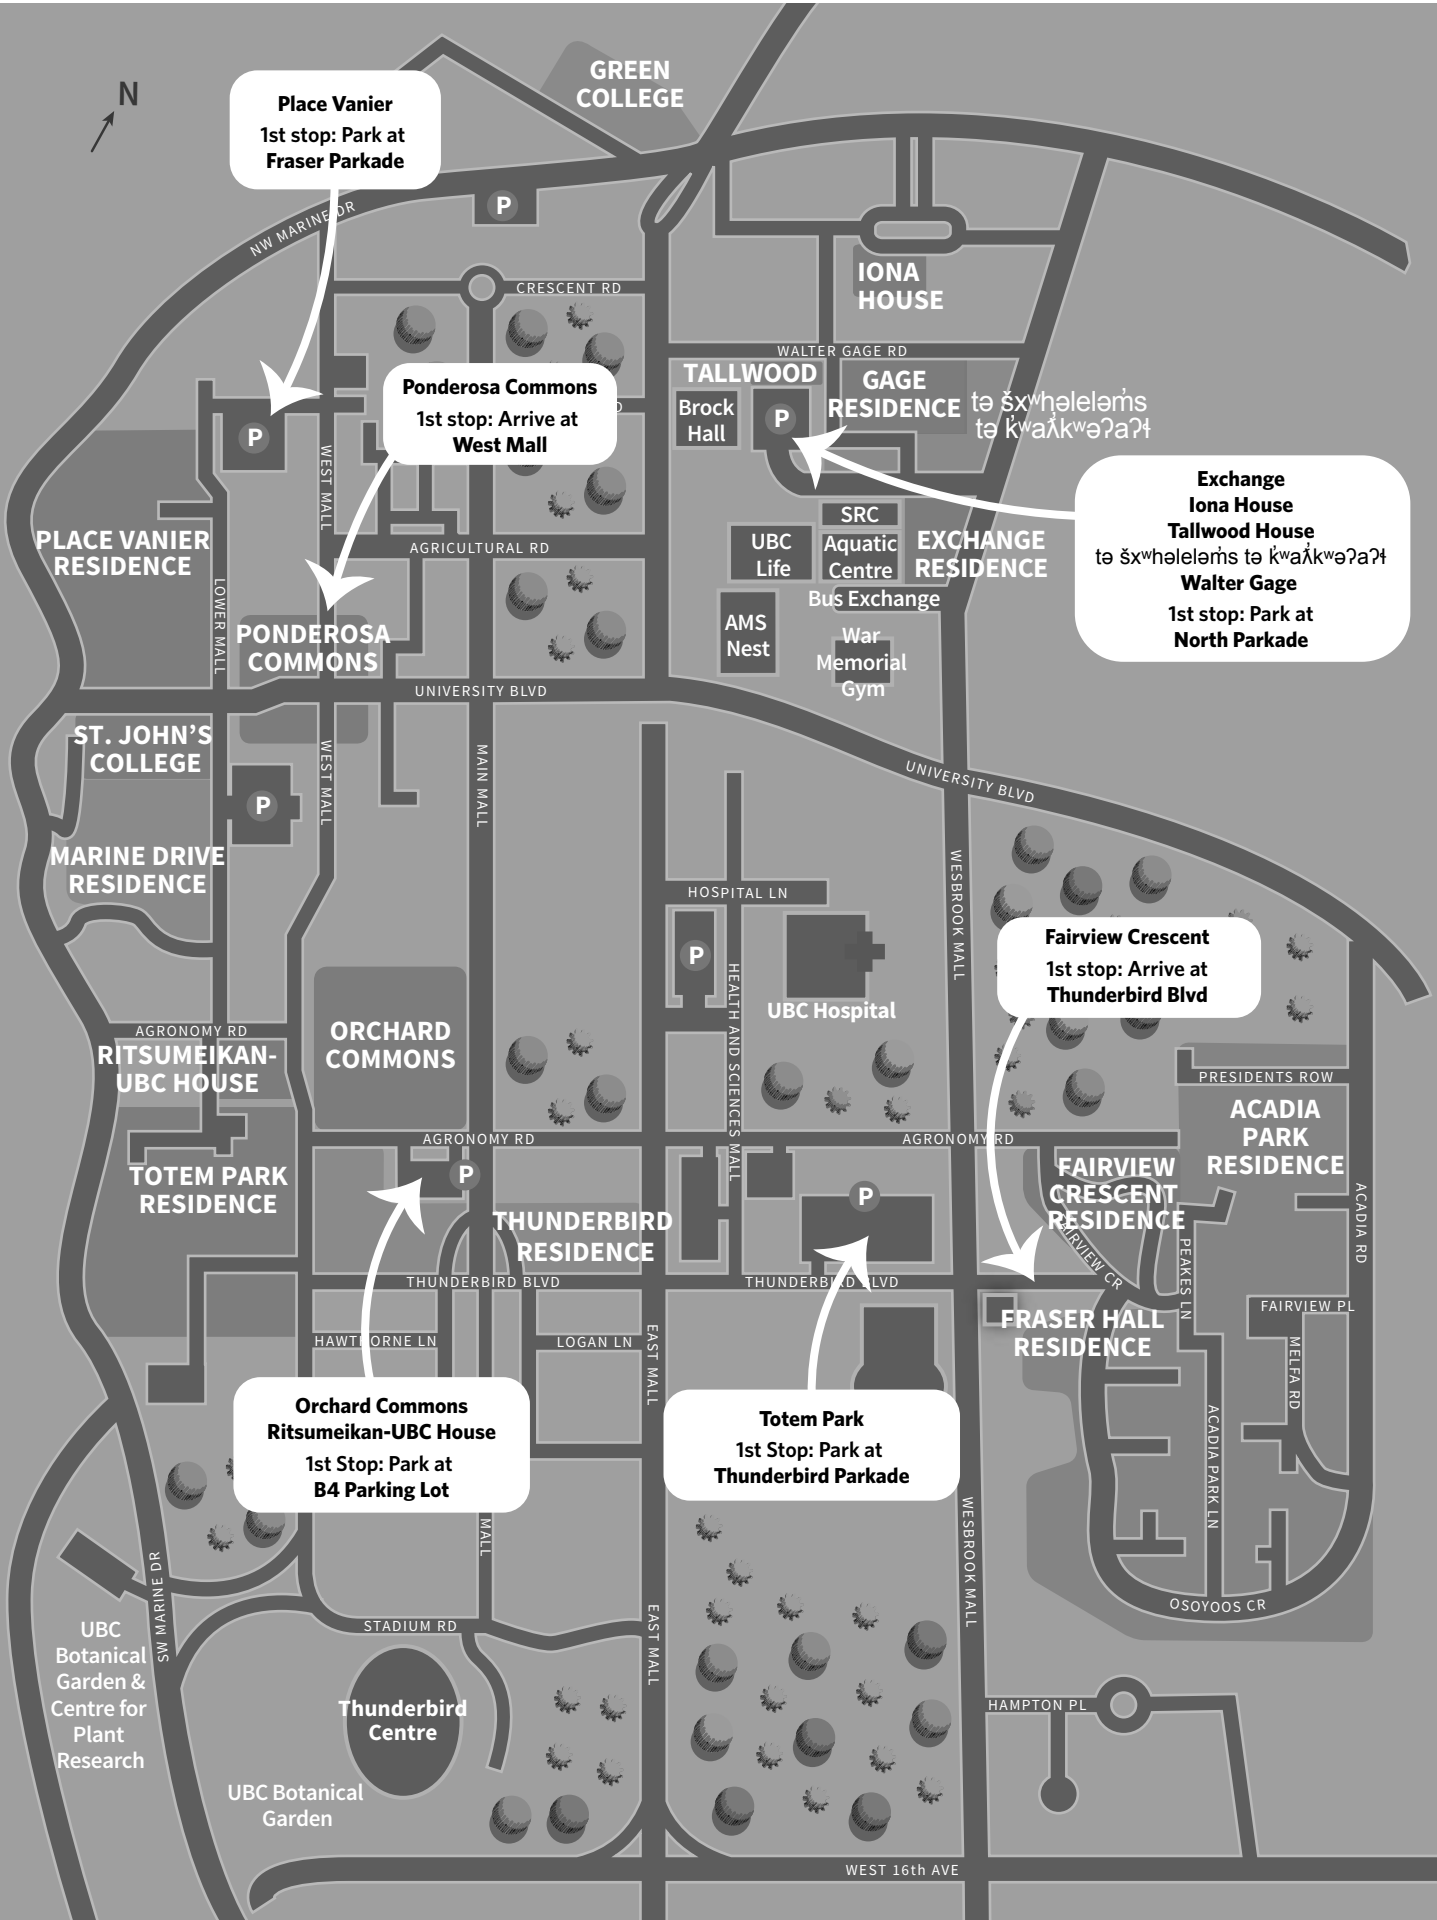

MOVE IN DAY MAP

Place Vanier
1st stop: Park at Fraser Parkade

Ponderosa Commons
1st stop: Arrive at West Mall

Exchange
Iona House
Tallwood House
Walter Gage
1st stop: Park at North Parkade

Fairview Crescent
1st stop: Arrive at Thunderbird Blvd

Orchard Commons
Ritsumeikan-UBC House
1st Stop: Park at B4 Parking Lot

Totem Park
1st Stop: Park at Thunderbird Parkade

GREEN COLLEGE
IONA HOUSE
TALLWOOD
GAGE RESIDENCE
EXCHANGE RESIDENCE
FAIRVIEW CRESCENT RESIDENCE
FRASER HALL RESIDENCE
ACADIA PARK RESIDENCE
ORCHARD COMMONS
THUNDERBIRD RESIDENCE
TOTEM PARK RESIDENCE
PLACE VANIER RESIDENCE
PONDERSOSA COMMONS
ST. JOHN'S COLLEGE
MARINE DRIVE RESIDENCE
RITSUMEIKAN-UBC HOUSE
UBC Botanical Garden & Centre for Plant Research
Thunderbird Centre
UBC Botanical Garden

NW MARINE DR
CRESCENT RD
WALTER GAGE RD
BROCK HALL
SRC Aquatic Centre
UBC Life
AMS Nest
War Memorial Gym
BUS EXCHANGE
UNIVERSITY BLVD
HOSPITAL LN
UBC Hospital
HEALTH AND SCIENCES MALL
WESBROOK MALL
AGRONOMY RD
PRESIDENTS ROW
ACADIA RD
FAIRVIEW CR
PEAKES LN
ACADIA PARK LN
MELFA RD
OSOYOOS CR
HAWTHORNE LN
LOGAN LN
EAST MALL
STADIUM RD
SW MARINE DR
HAMPTON PL
WEST 16th AVE