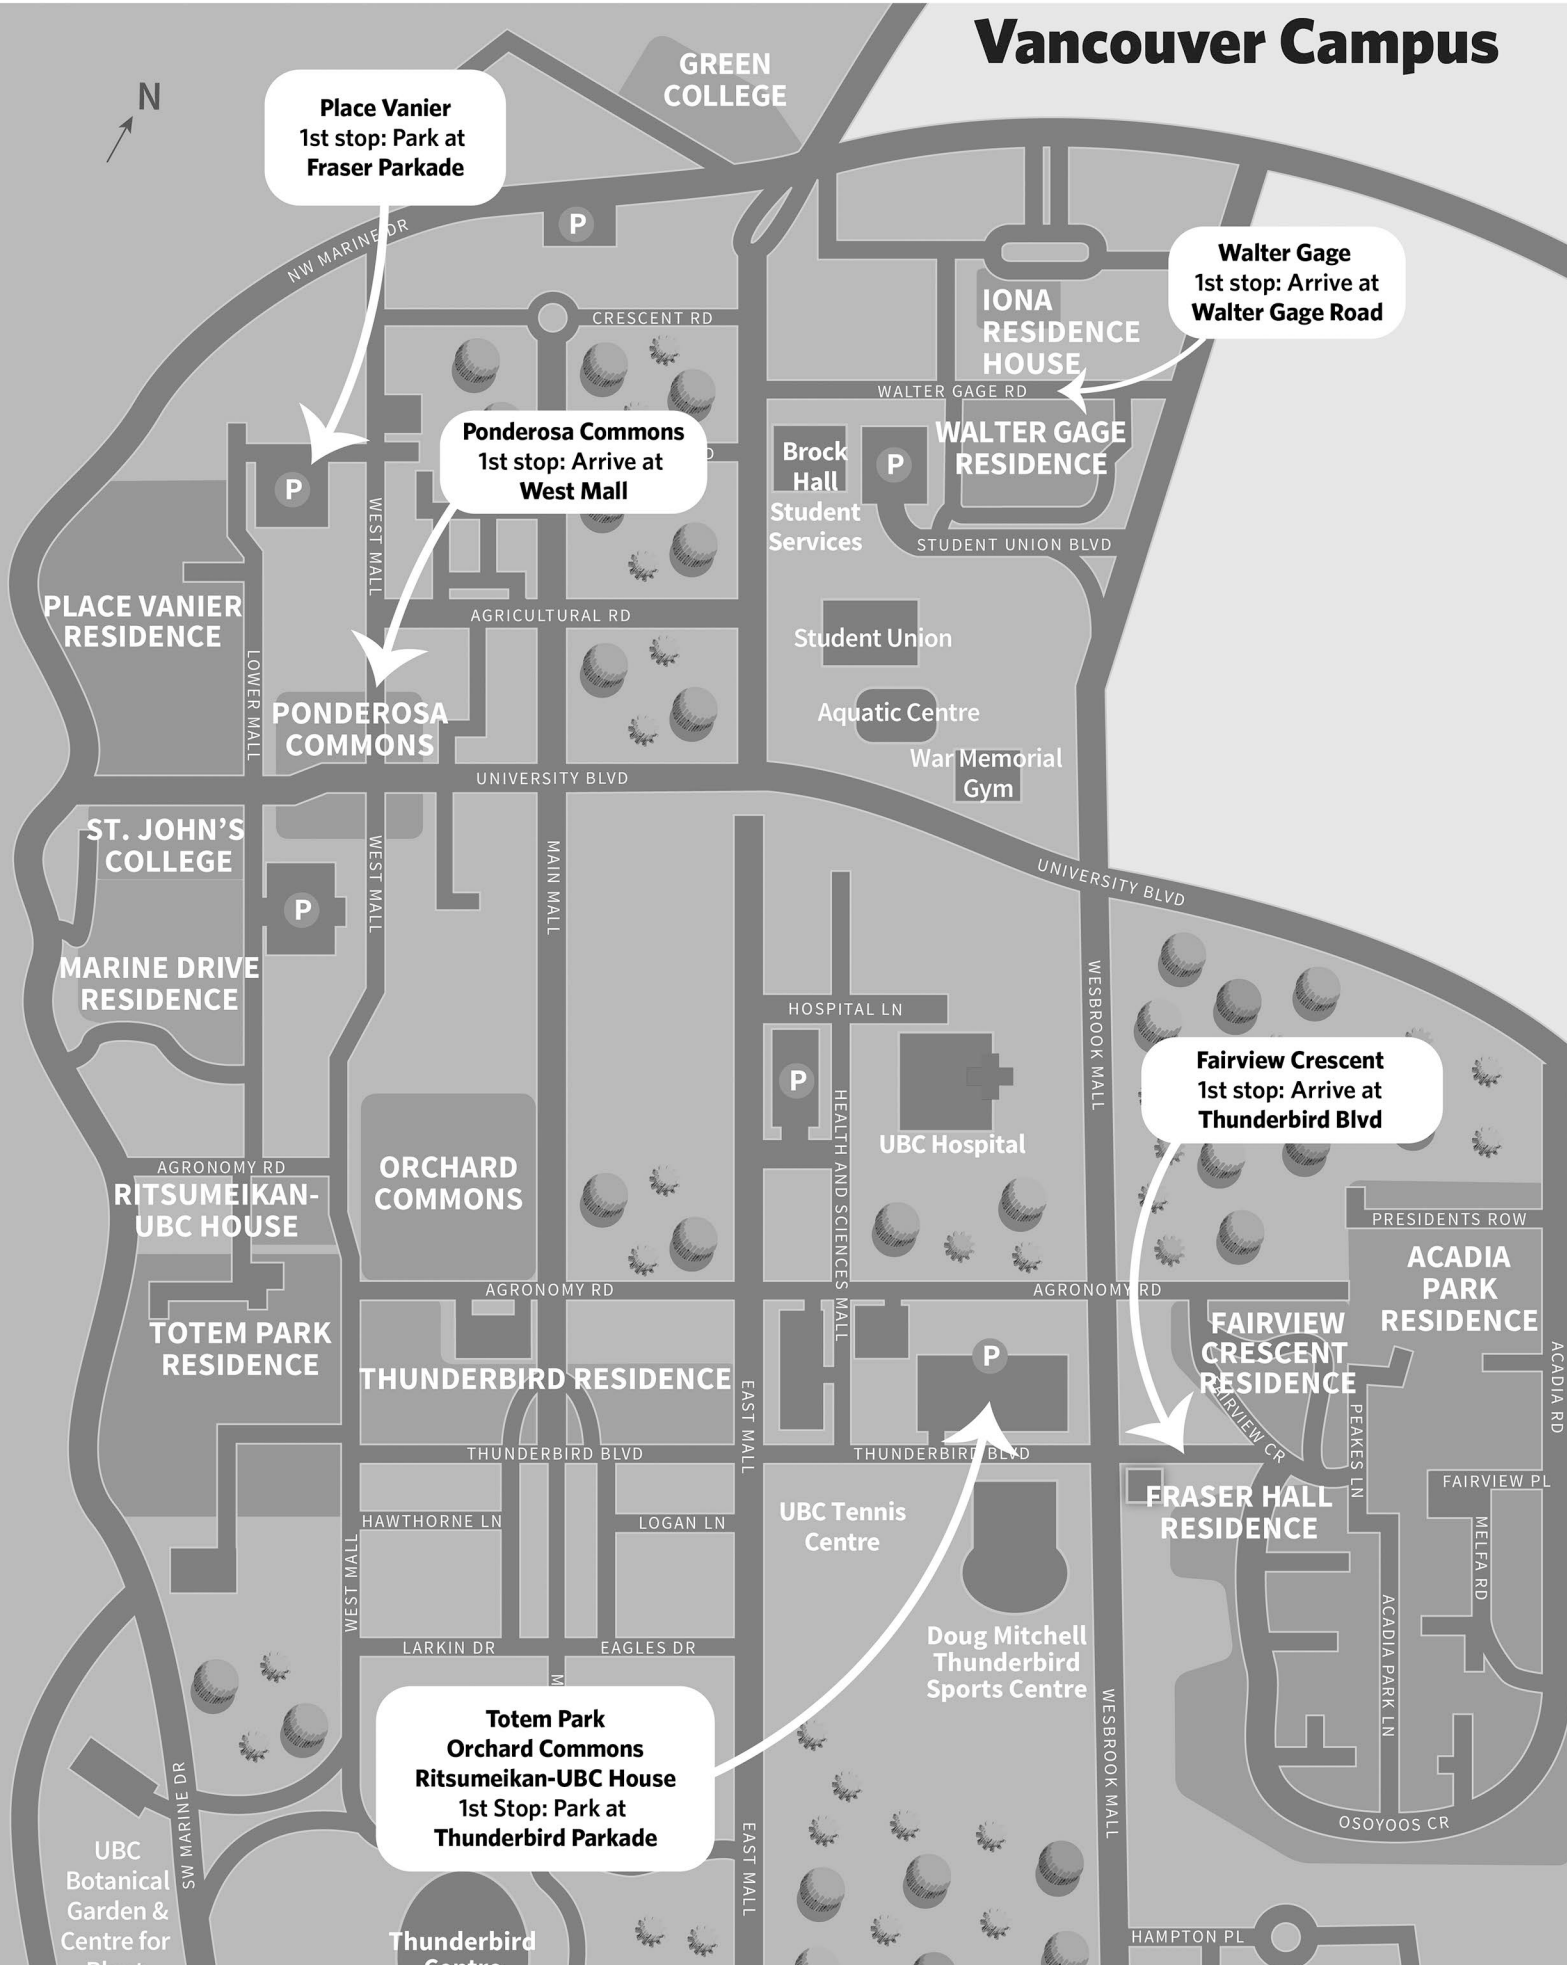

# MOVE IN DAY MAP

## Vancouver Campus

**Place Vanier**  
1st stop: Park at  
Fraser Parkade

**Ponderosa Commons**  
1st stop: Arrive at  
West Mall

**Walter Gage**  
1st stop: Arrive at  
Walter Gage Road

**Fairview Crescent**  
1st stop: Arrive at  
Thunderbird Blvd

**Totem Park  
Orchard Commons  
Ritsumeikan-UBC House**  
1st Stop: Park at  
Thunderbird Parkade

PLACE VANIER  
RESIDENCE

PONDEROSA  
COMMONS

IONA  
RESIDENCE  
HOUSE

WALTER GAGE  
RESIDENCE

Brock  
Hall  
Student  
Services